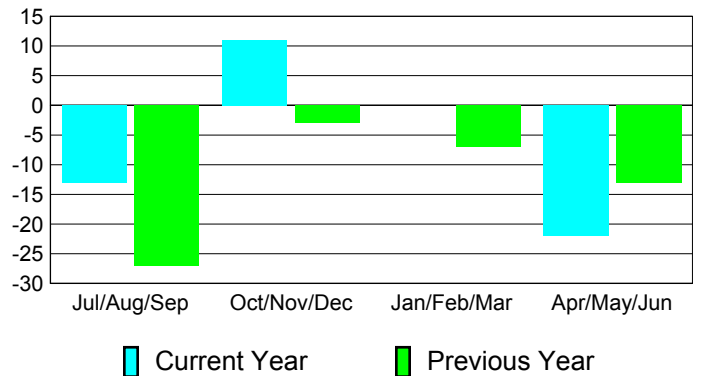

**Membership Results
2010-2011**

**Membership
2009-2010**

Month	Net Memb Goal	Actual New Memb	Actual Dropped Memb	Gain/Loss of Memb	Gain/Loss of Memb
Jul/Aug/Sep	-6	43	-56	-13	-27
Oct/Nov/Dec	-7	38	-27	11	-3
Jan/Feb/Mar	21	26	-26	0	-7
Apr/May/June	-5	15	-37	-22	-13
Totals	3	122	-146	-24	-50

Membership Results 2010-2011

Goal, New, Dropped, Gain/Loss

Comparison of Membership Gain/Loss

Current Year Compared to the Previous Year

Gender Comparison 2010-2011

Jul/Aug/Sep

Oct/Nov/Dec

Jan/Feb/Mar

Apr/May/June

Male

Female