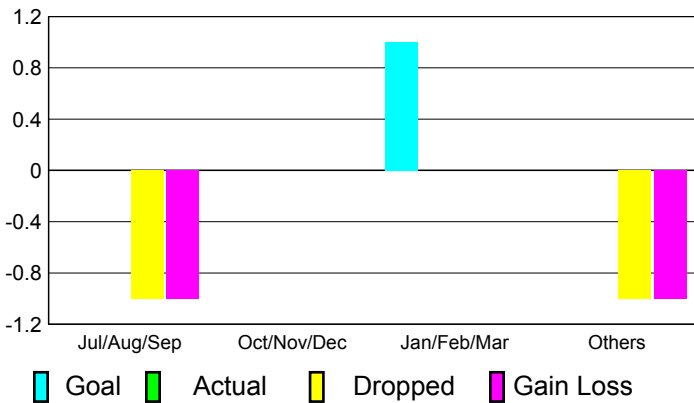

2010-2011 GMT Reports for District (or Undistricted) **District 16 C**

GMT: **ED J LECIUS**

Location: **NEW JERSEY**

GMT CA: **1**

CLUBS

**Club Results
2010-2011**

**Clubs
2009-2010**

Month	New Club Goal	Actual New Clubs	Actual Dropped Clubs	Gain/Loss of Clubs	Gain/Loss of Clubs
Jul/Aug/Sep	0	0	-1	-1	0
Oct/Nov/Dec	0	0	0	0	0
Jan/Feb/Mar	1	0	0	0	0
Apr/May/June	0	0	-1	-1	0
Totals	1	0	-2	-2	0

Club Results 2010-2011

Goal, New, Dropped, Gain/Loss

Comparison of Club Gain/Loss

Current Year Compared to the Previous Year

YTD Status Quo Clubs 2010-2011

Status Quo Clubs Compared to Status Quo Members

MEMBERSHIP