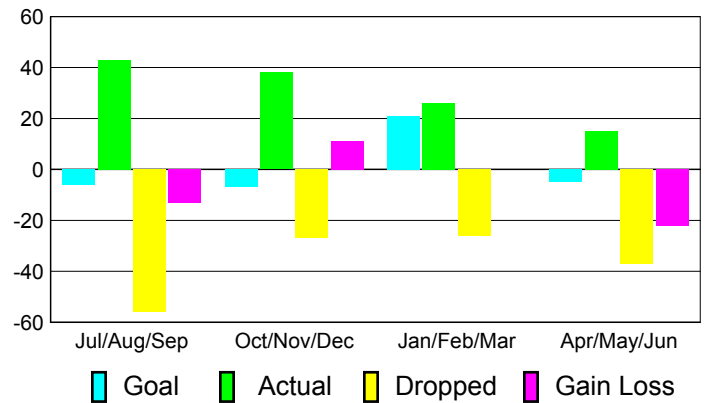

Membership Results 2010-2011

Goal, New, Dropped, Gain/Loss

Comparison of Membership Gain/Loss

Current Year Compared to the Previous Year